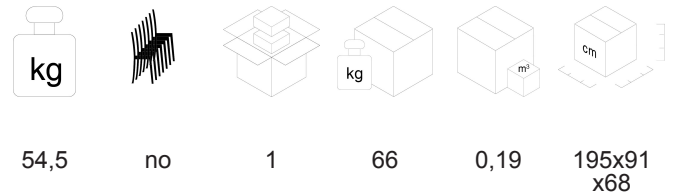

LIGHT

Design Luxy R&D

article: TRAVE 1400B 5P

code: 4PA1409