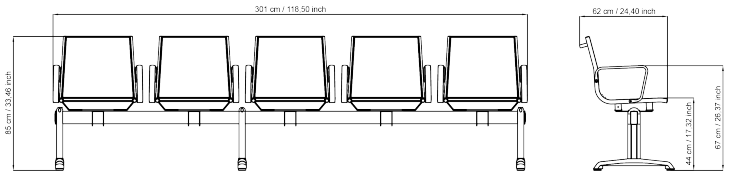

LIGHT

Design Luxy R&D

article: TRAVE 1400B 5P

code: 4PA1409